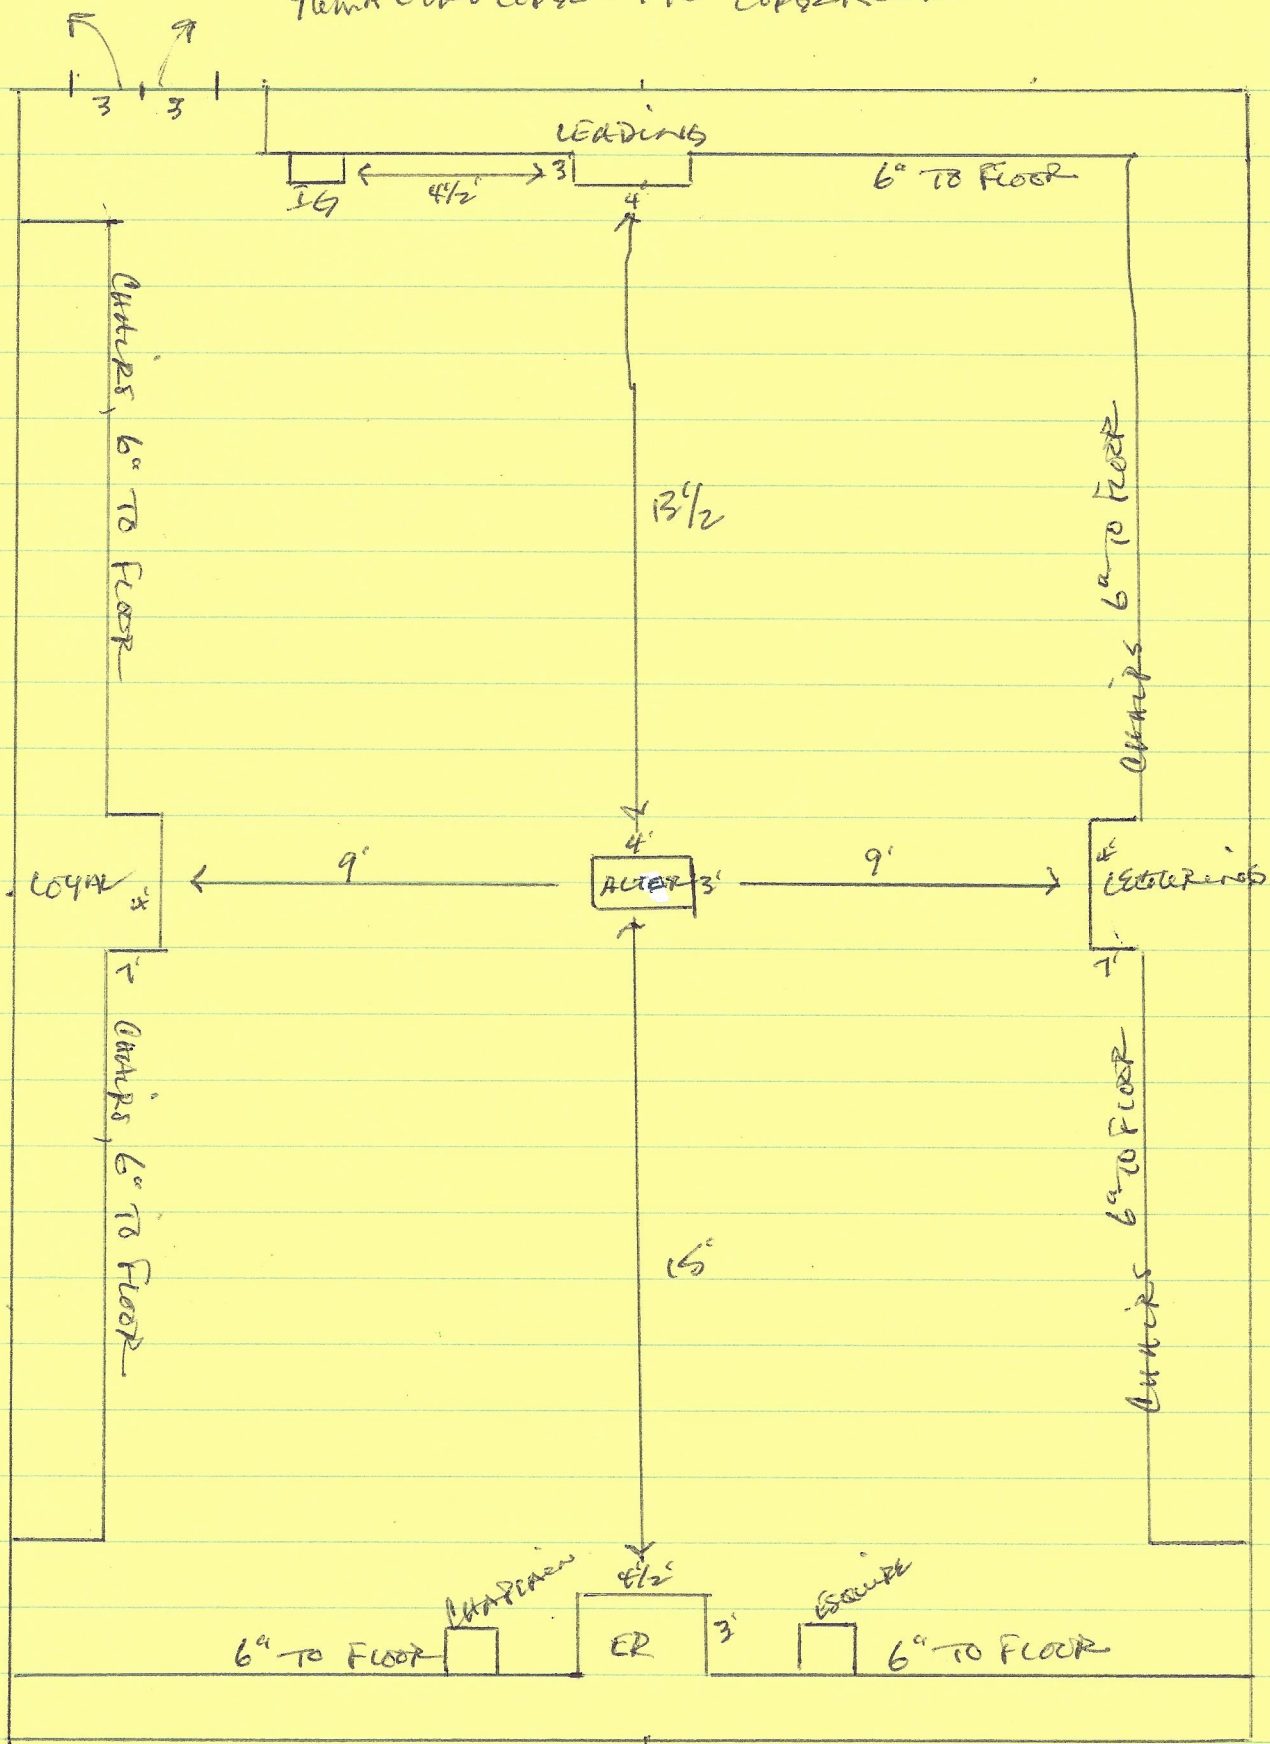

Yuma ERS LODGE #476 LODGE ROOM

ER STATION 2' X 4'  
 ALL OTHER STATIONS 2' X 3'